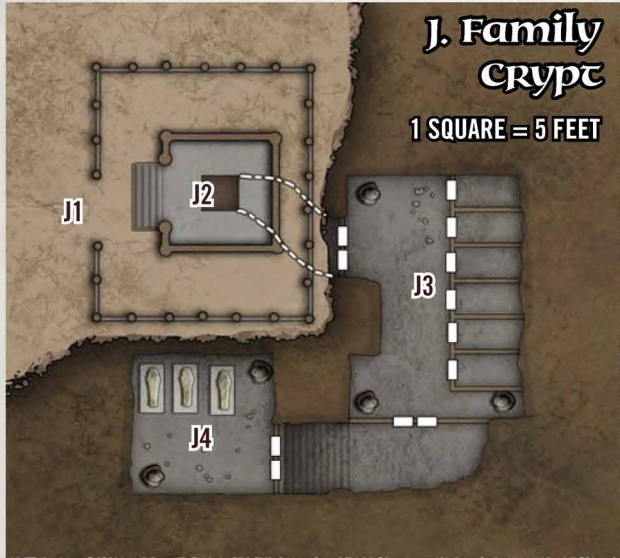

## DEMON'S HERESY

Cartography by Robert Lazzaretti

# The Ivory Sanctum

1 SQUARE = 5 FEET