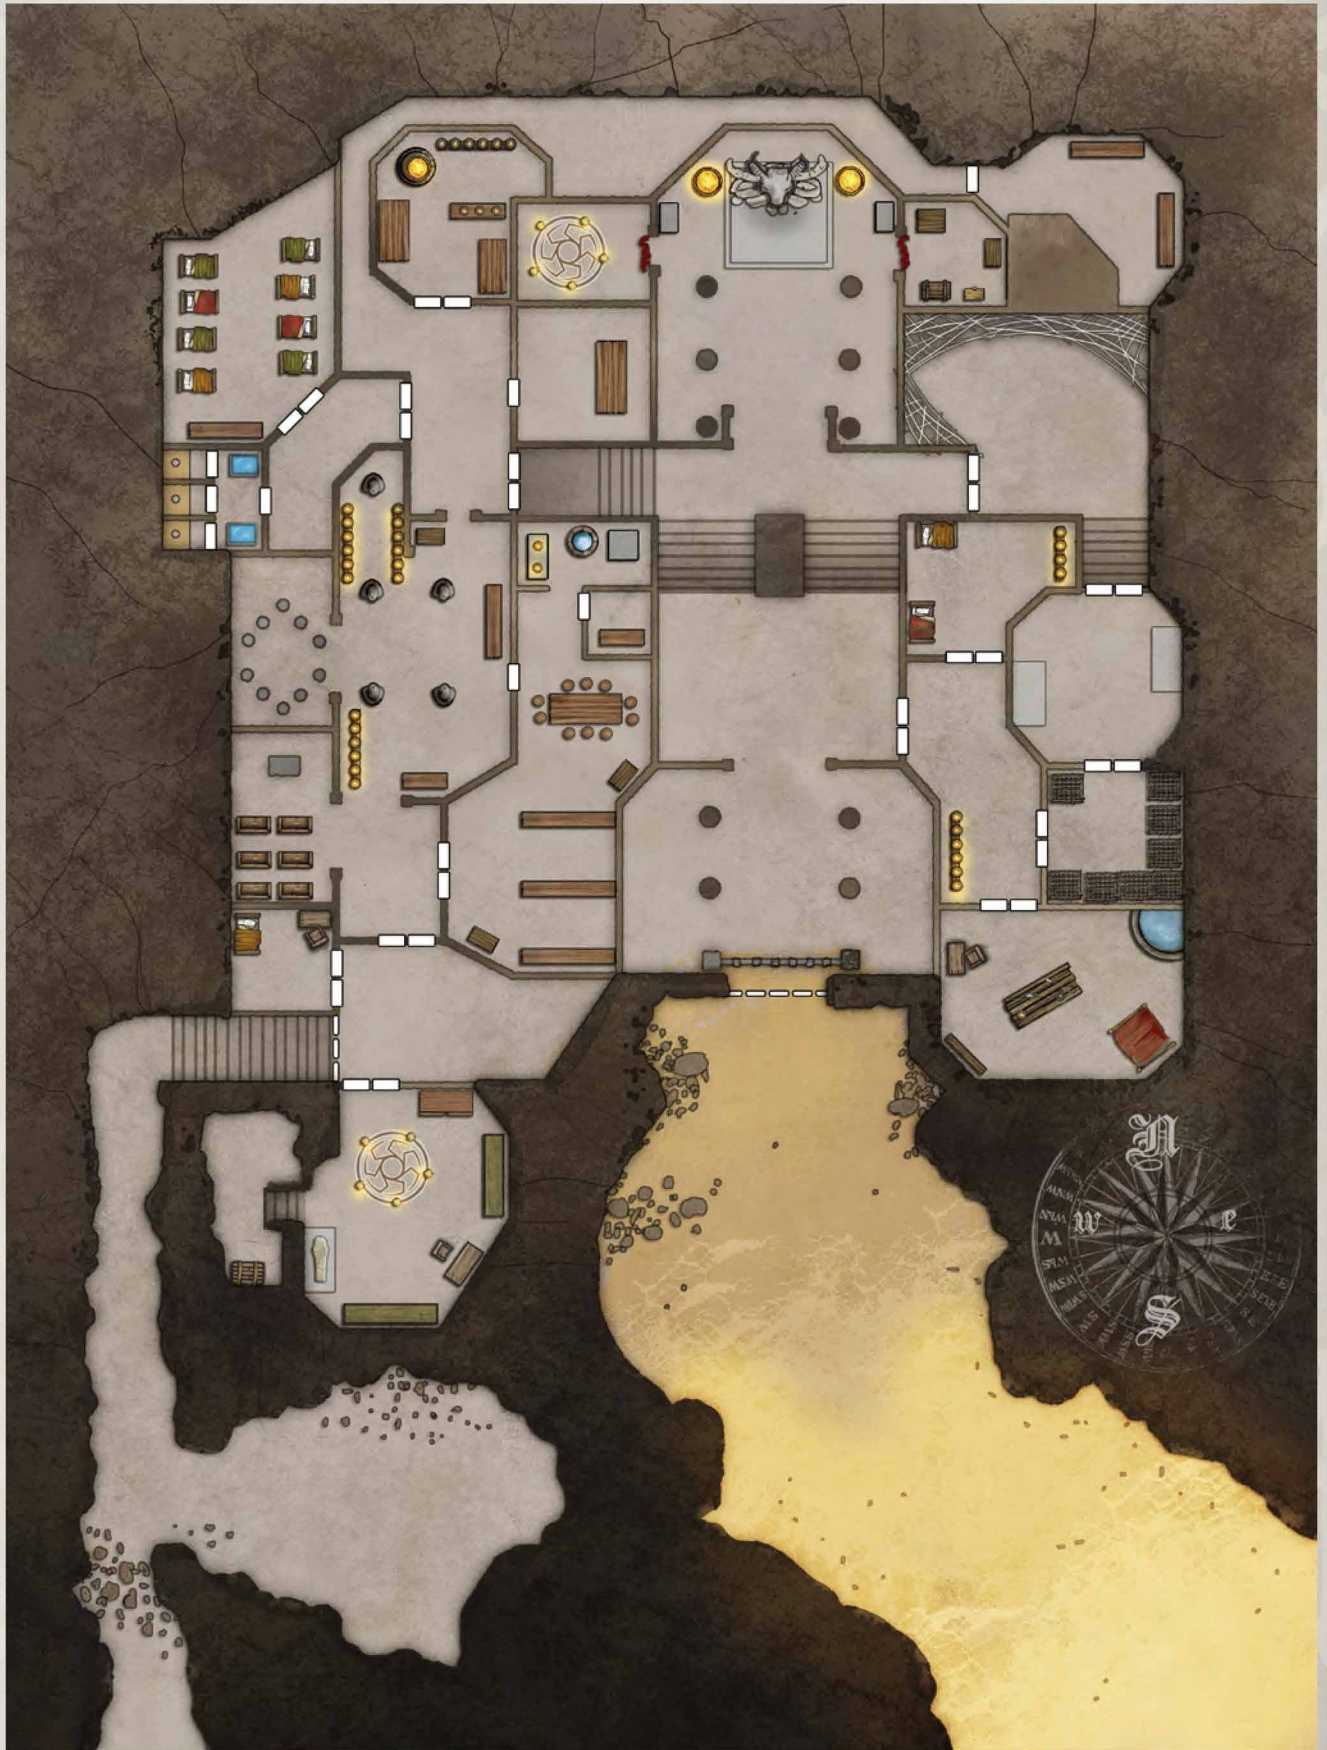

# The Ivory Sanctum

1 SQUARE = 5 FEET

# Arueshalae's Redoubt

1 SQUARE = 5 FEET