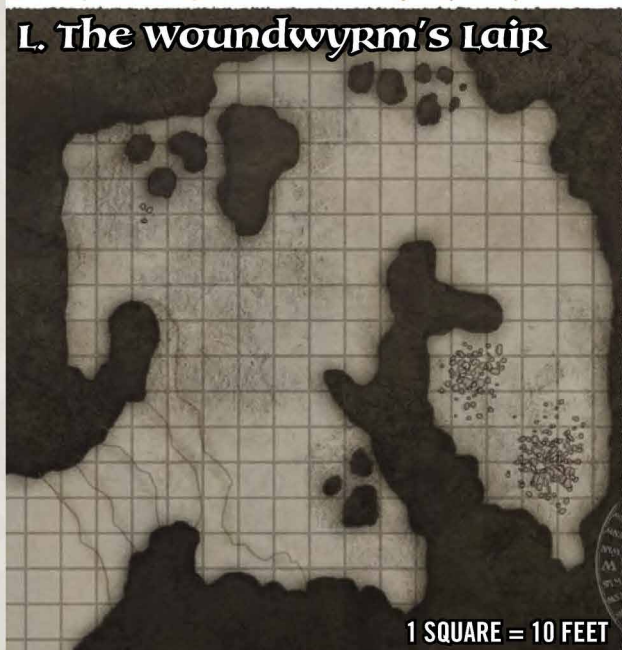

# Arueshalae's Redoubt

1 SQUARE = 5 FEET

# The Marchlands

1 HEX = 12 MILES