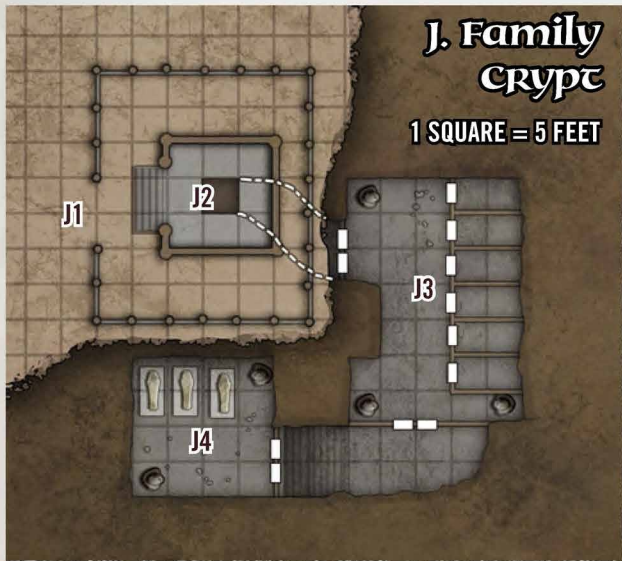

# Arueshalae's Redoubt

1 SQUARE = 5 FEET

# The Marchlands

1 HEX = 12 MILES