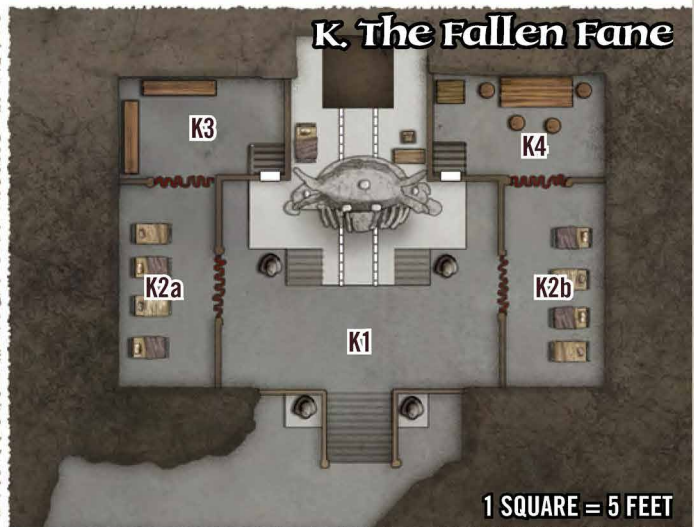

# The Ivory Sanctum

1 SQUARE = 5 FEET