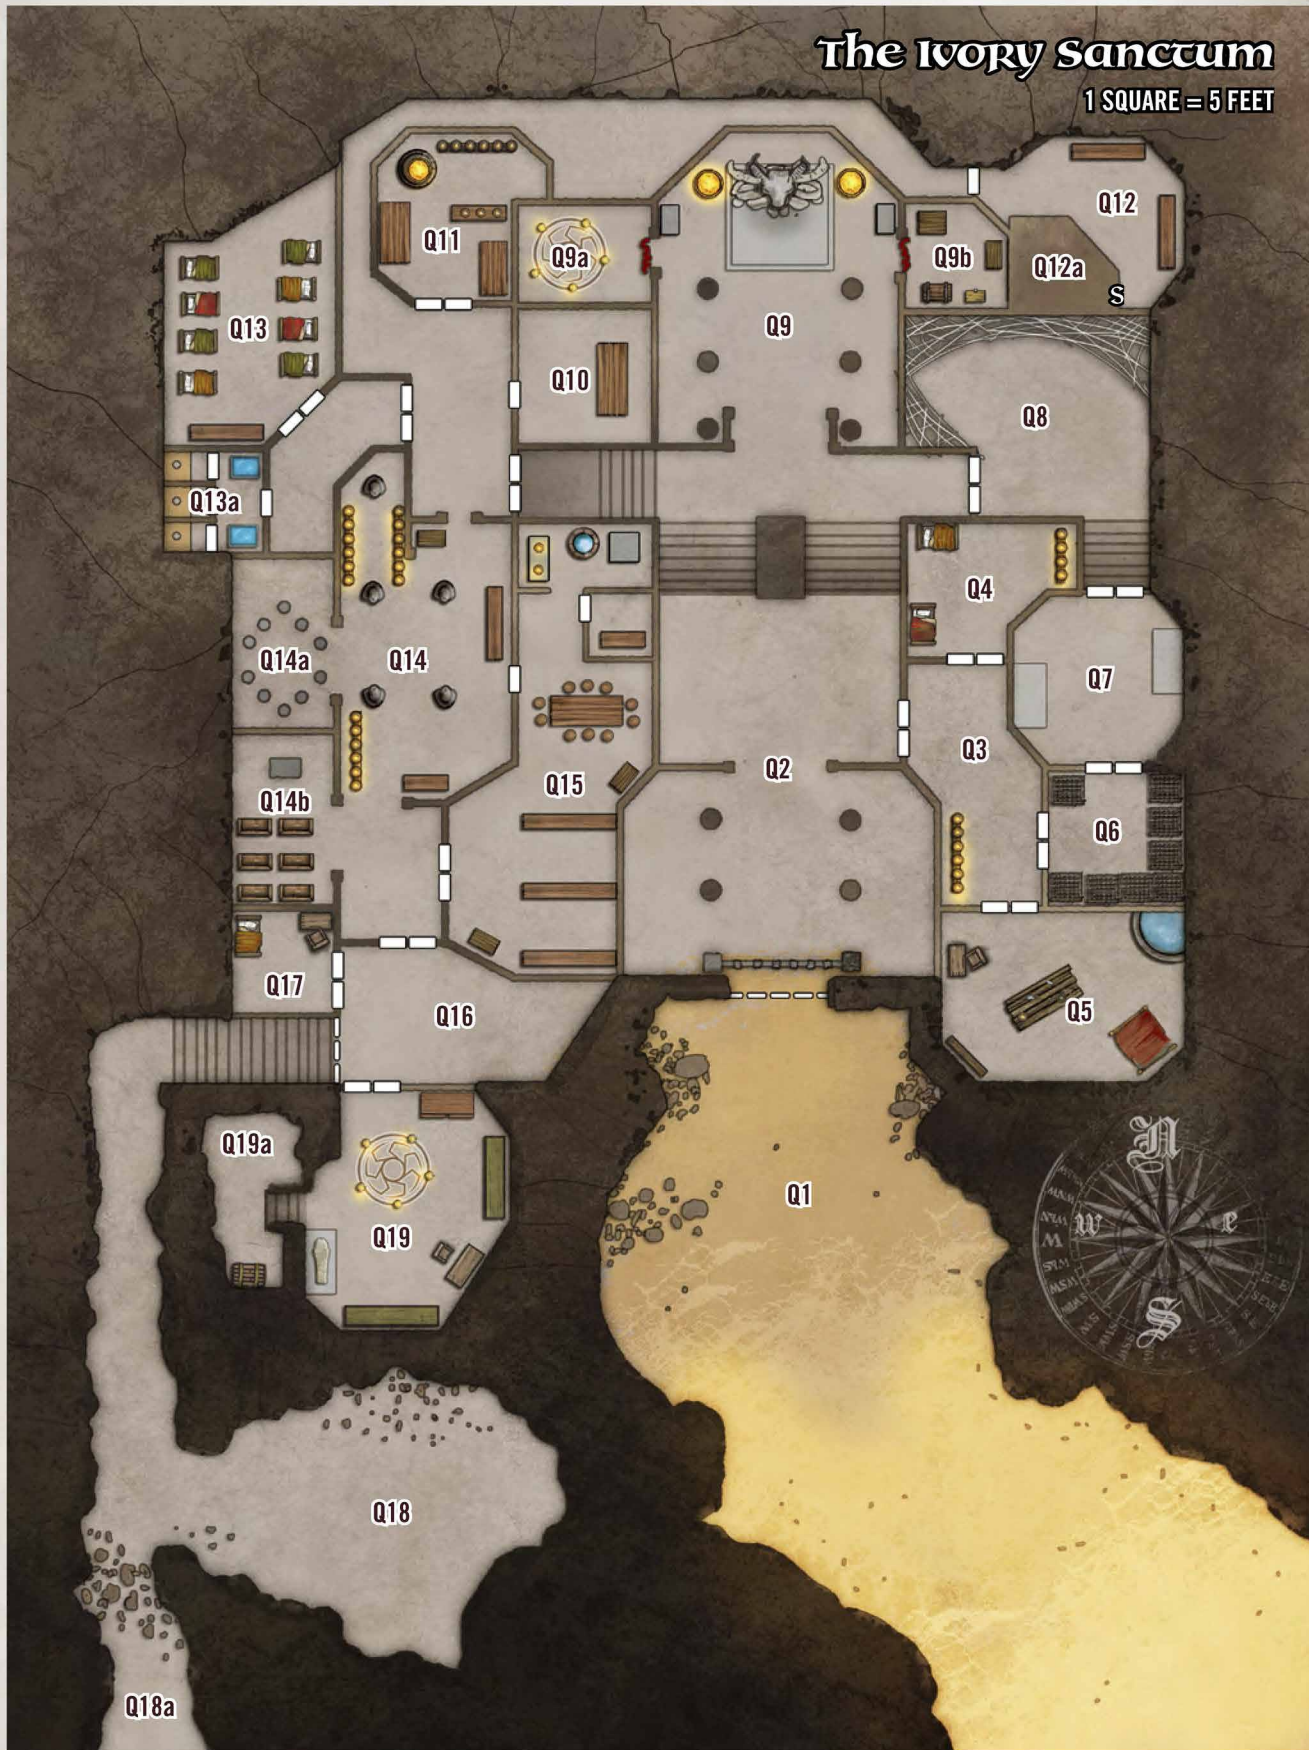

# The Ivory Sanctum

1 SQUARE = 5 FEET

# Arueshalae's Redoubt

1 SQUARE = 5 FEET