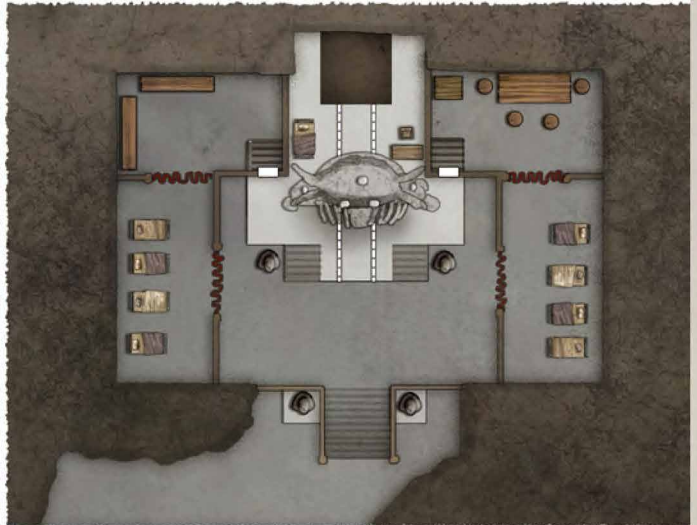

# The Ivory Sanctum

1 SQUARE = 5 FEET