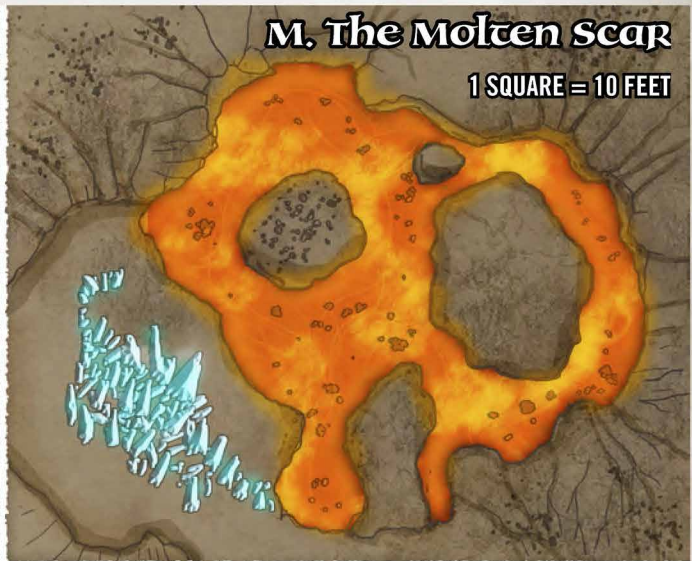

# The Marchlands

1 HEX = 12 MILES

# Arueshalae's Redoubt

1 SQUARE = 5 FEET