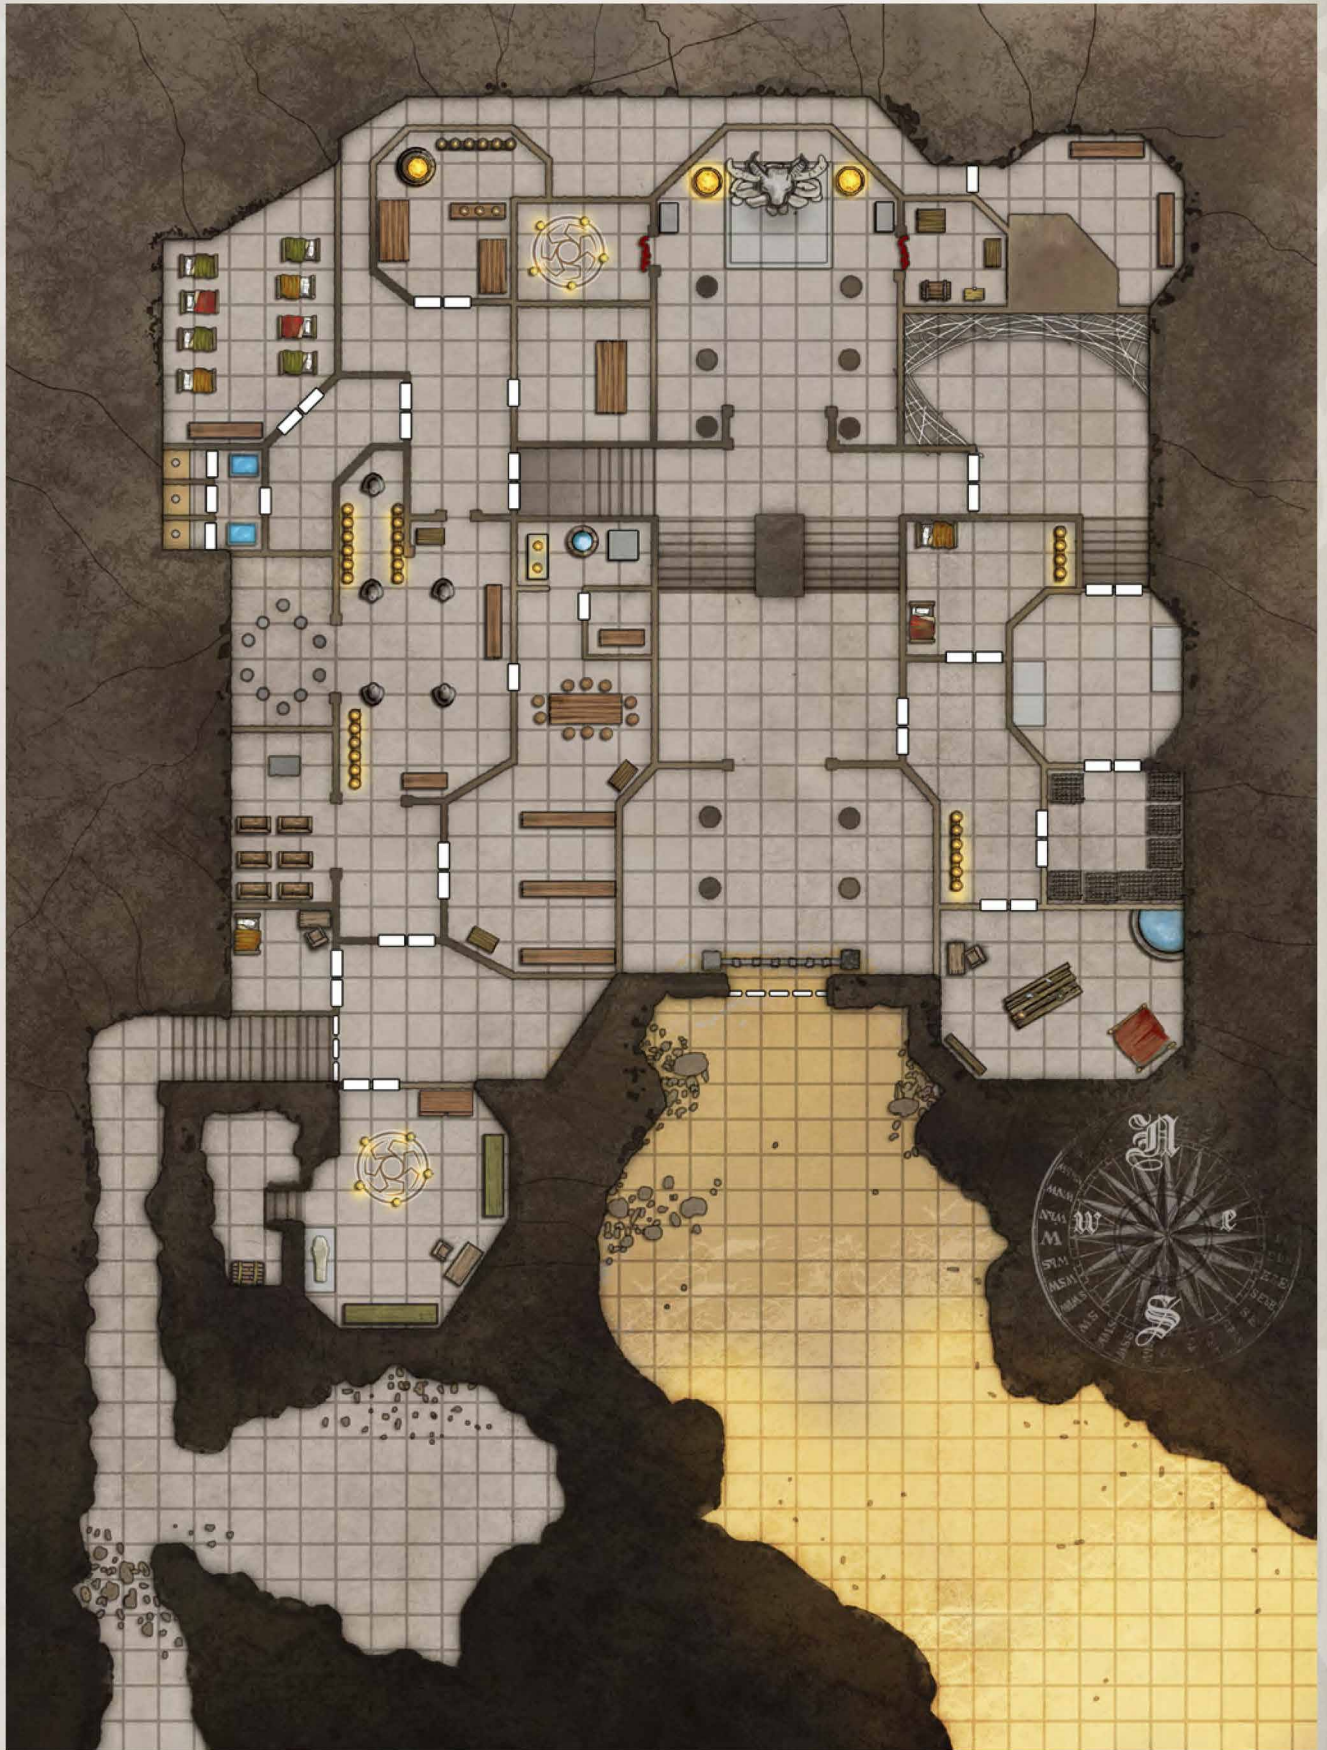

## Wrath of the Righteous

INTERACTIVE MAPS ✂ PART 3 OF 6

## DEMON'S HERESY

Cartography by Robert Lazzaretti

# The Ivory Sanctum

1 SQUARE = 5 FEET