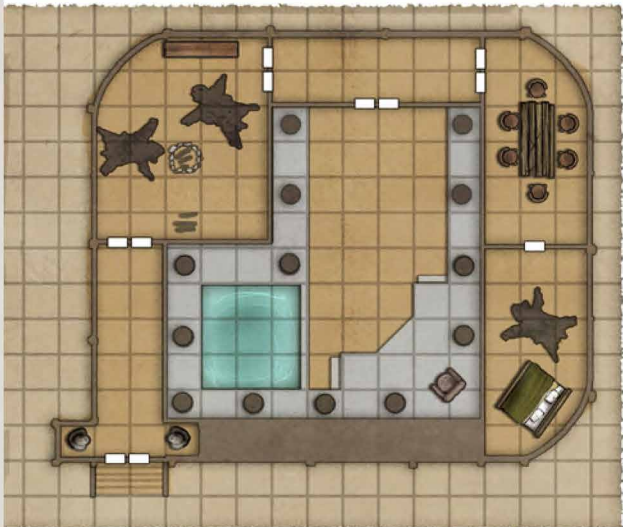

# The Ivory Sanctum

1 SQUARE = 5 FEET