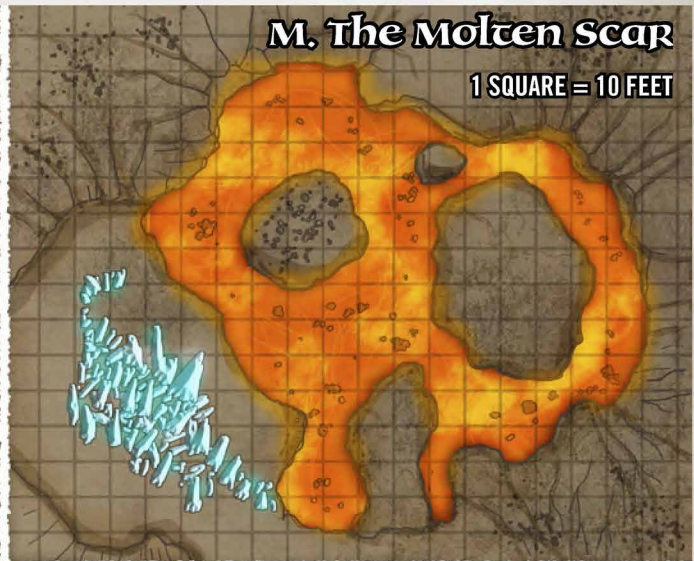

## Wrath of the Righteous

INTERACTIVE MAPS ✂ PART 3 OF 6

## DEMON'S HERESY

Cartography by Robert Lazzaretti

# The Marchlands

1 HEX = 12 MILES