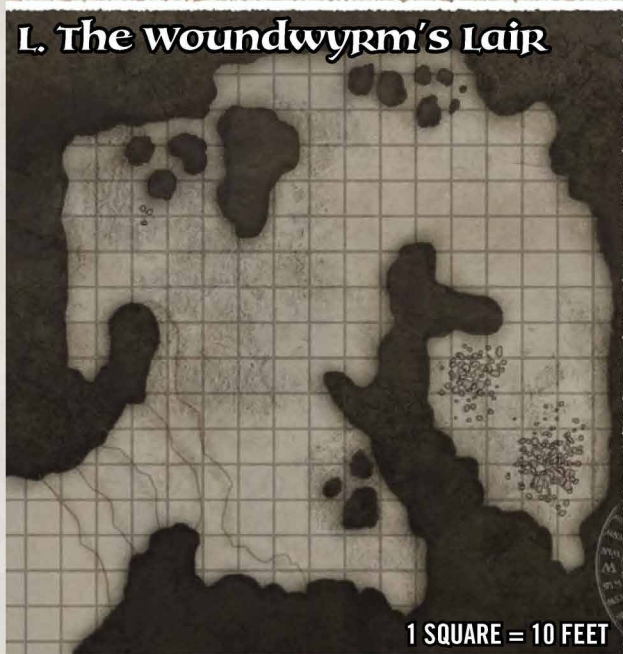

# PATHFINDER<sup>®</sup>

ADVENTURE PATH<sup>™</sup>

## Wrath of the Righteous

INTERACTIVE MAPS ✂ PART 3 OF 6

## DEMON'S HERESY

Cartography by Robert Lazzaretti

# The Marchlands

1 HEX = 12 MILES