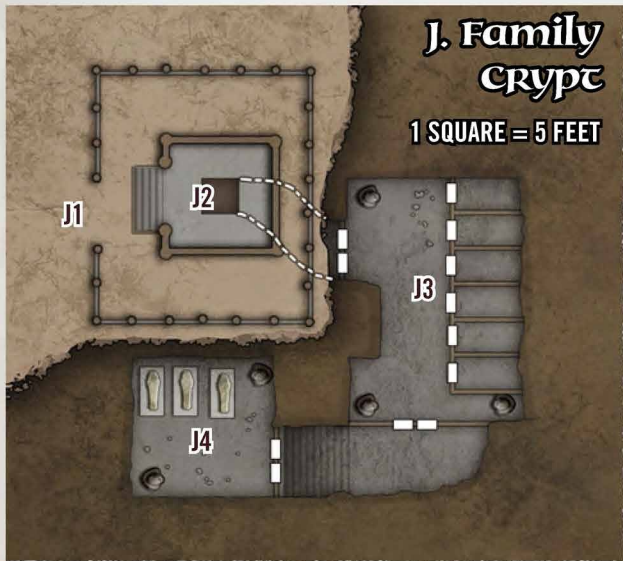

# Arueshalae's Redoubt

1 SQUARE = 5 FEET

# The Marchlands

1 HEX = 12 MILES