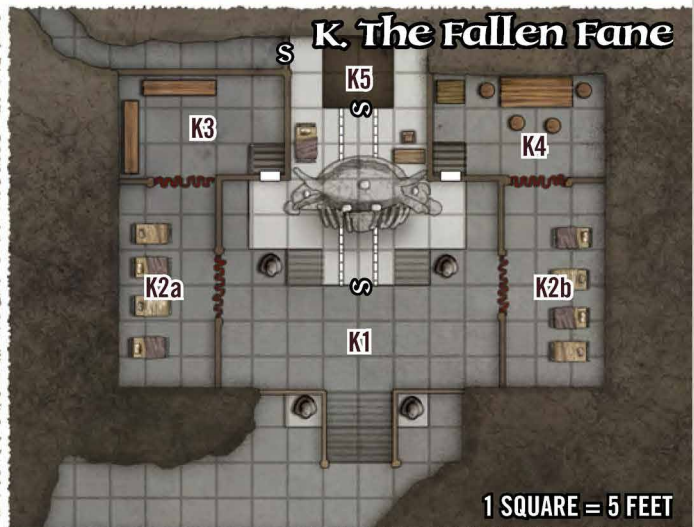

# Arueshalae's Redoubt

1 SQUARE = 5 FEET

# The Marchlands

1 HEX = 12 MILES