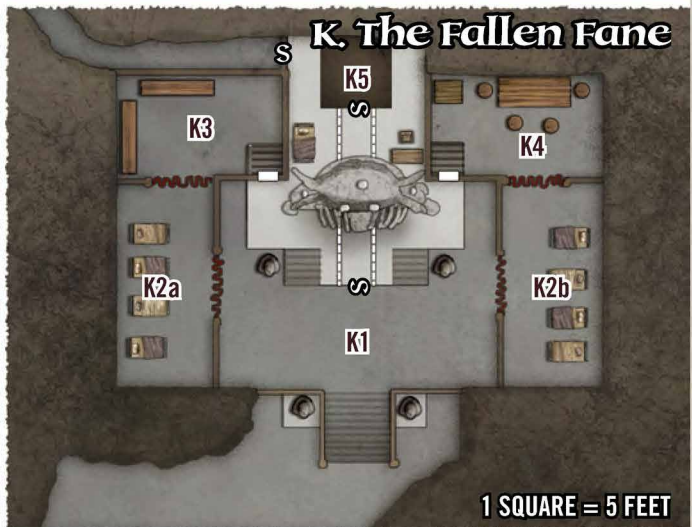

# The Marchlands

1 HEX = 12 MILES

# Arueshalae's Redoubt

1 SQUARE = 5 FEET