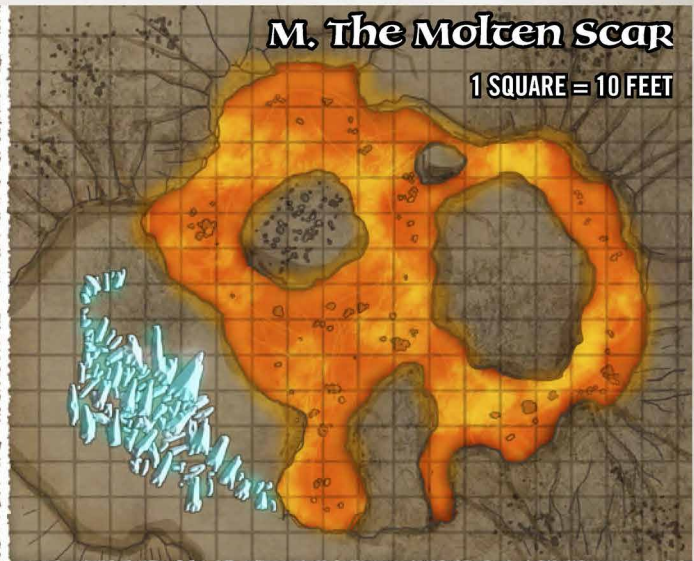

# Arueshalae's Redoubt

1 SQUARE = 5 FEET

# The Marchlands

1 HEX = 12 MILES