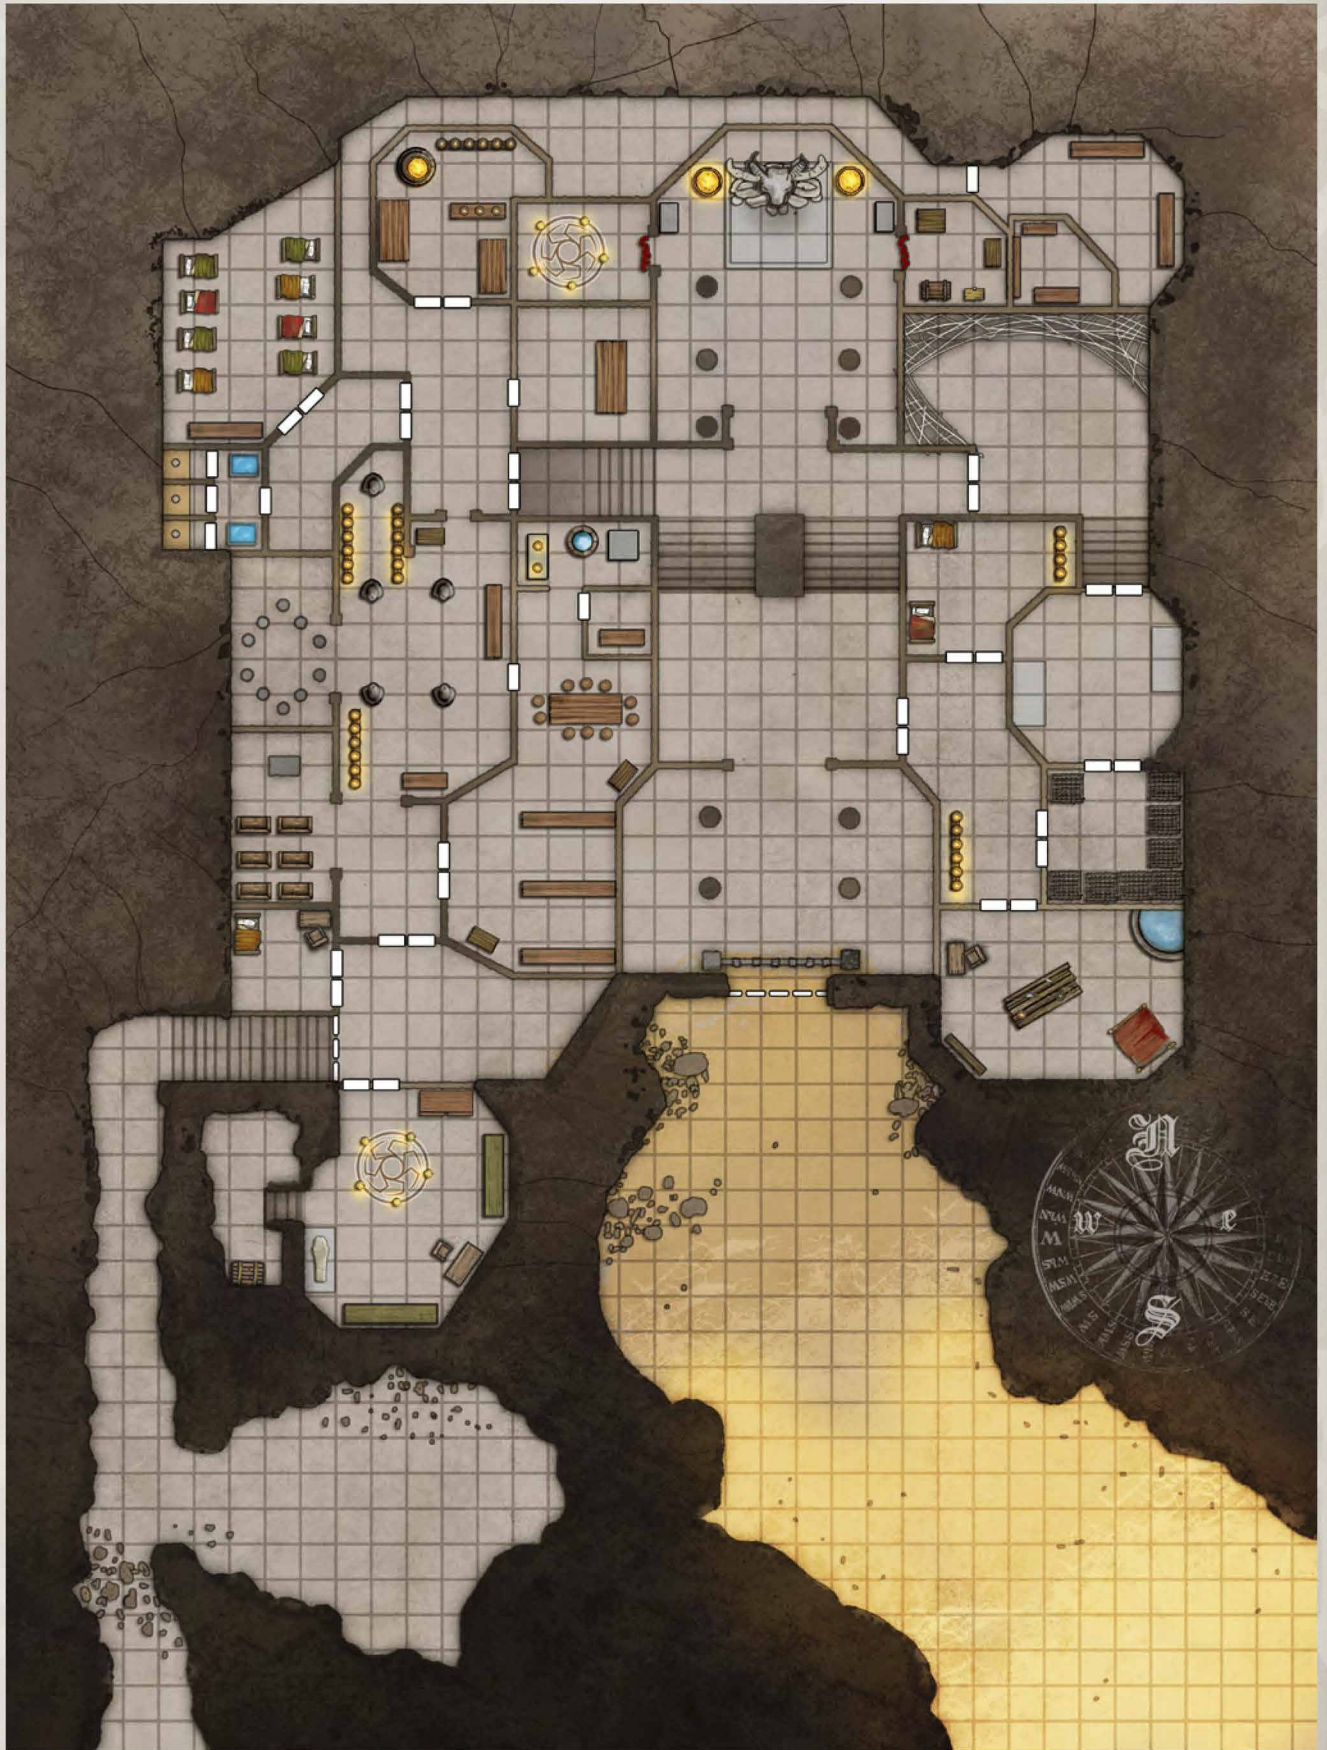

# Arueshalae's Redoubt

1 SQUARE = 5 FEET

# The Ivory Sanctum

1 SQUARE = 5 FEET