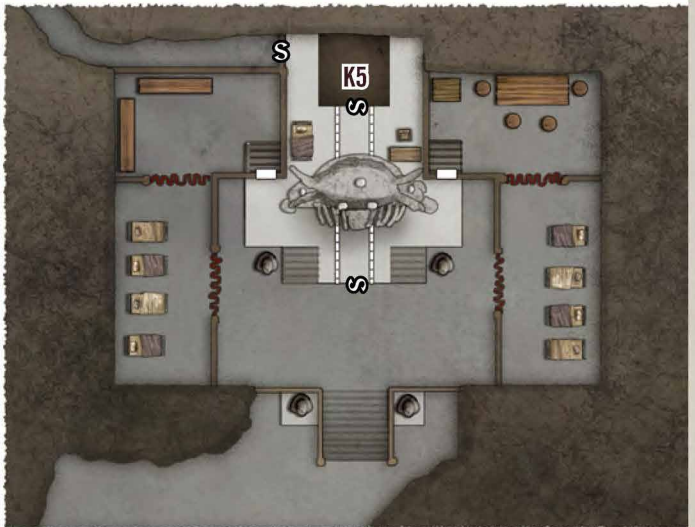

# Arueshalae's Redoubt

1 SQUARE = 5 FEET

# The Ivory Sanctum

1 SQUARE = 5 FEET