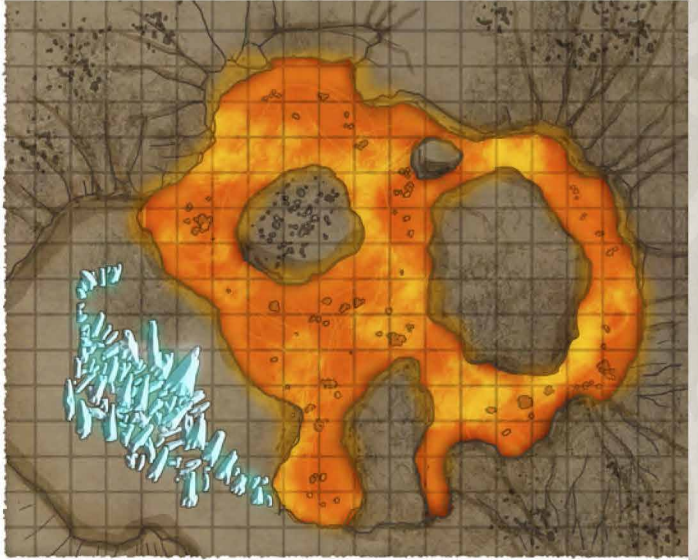

# Arueshalae's Redoubt

1 SQUARE = 5 FEET

# The Marchlands

1 HEX = 12 MILES