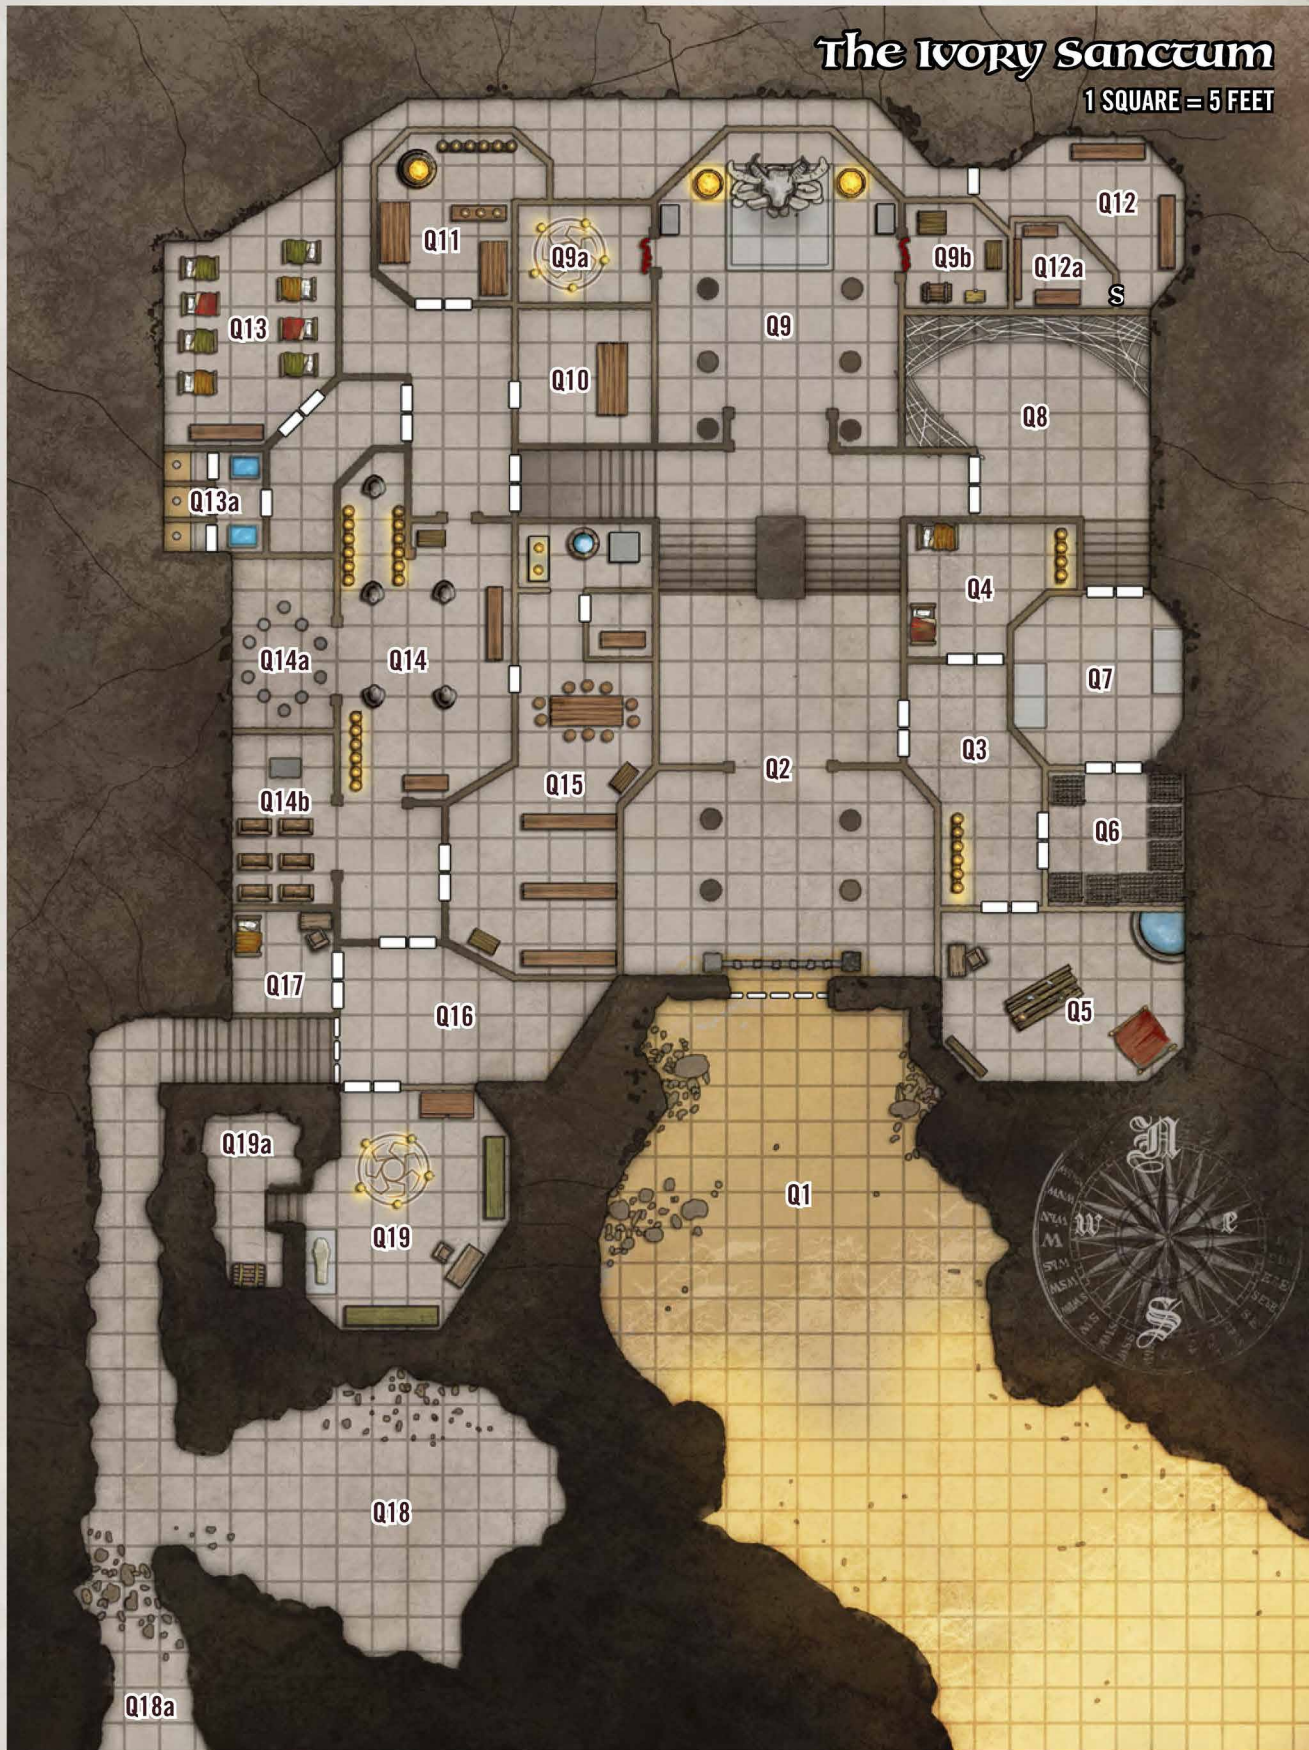

# Arueshalae's Redoubt

1 SQUARE = 5 FEET

# The Ivory Sanctum

1 SQUARE = 5 FEET