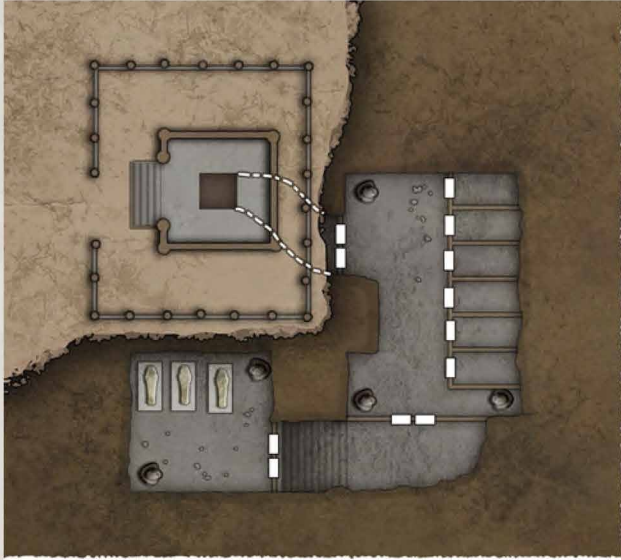

# The Ivory Sanctum

1 SQUARE = 5 FEET