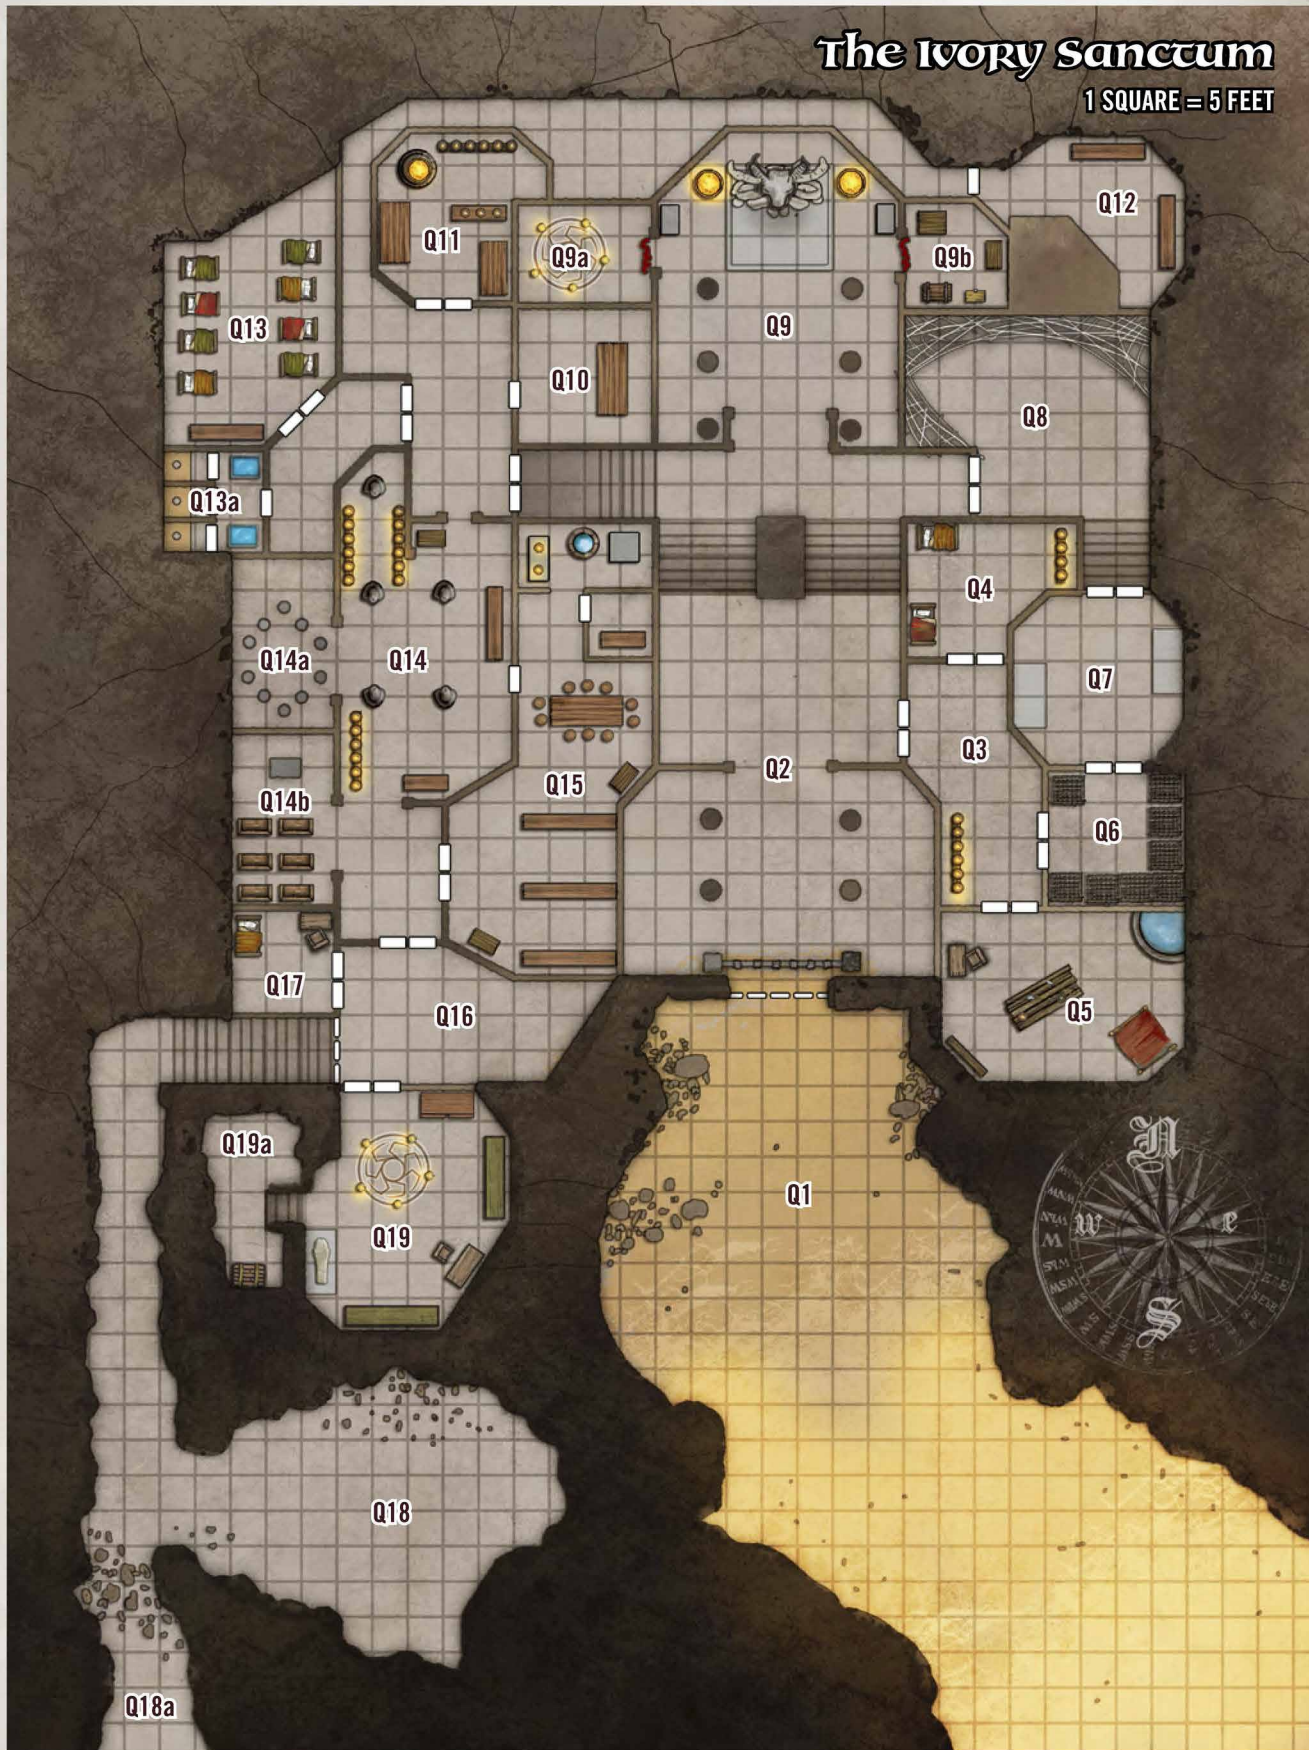

## Wrath of the Righteous

INTERACTIVE MAPS ✂ PART 3 OF 6

## DEMON'S HERESY

Cartography by Robert Lazzaretti

# The Ivory Sanctum

1 SQUARE = 5 FEET